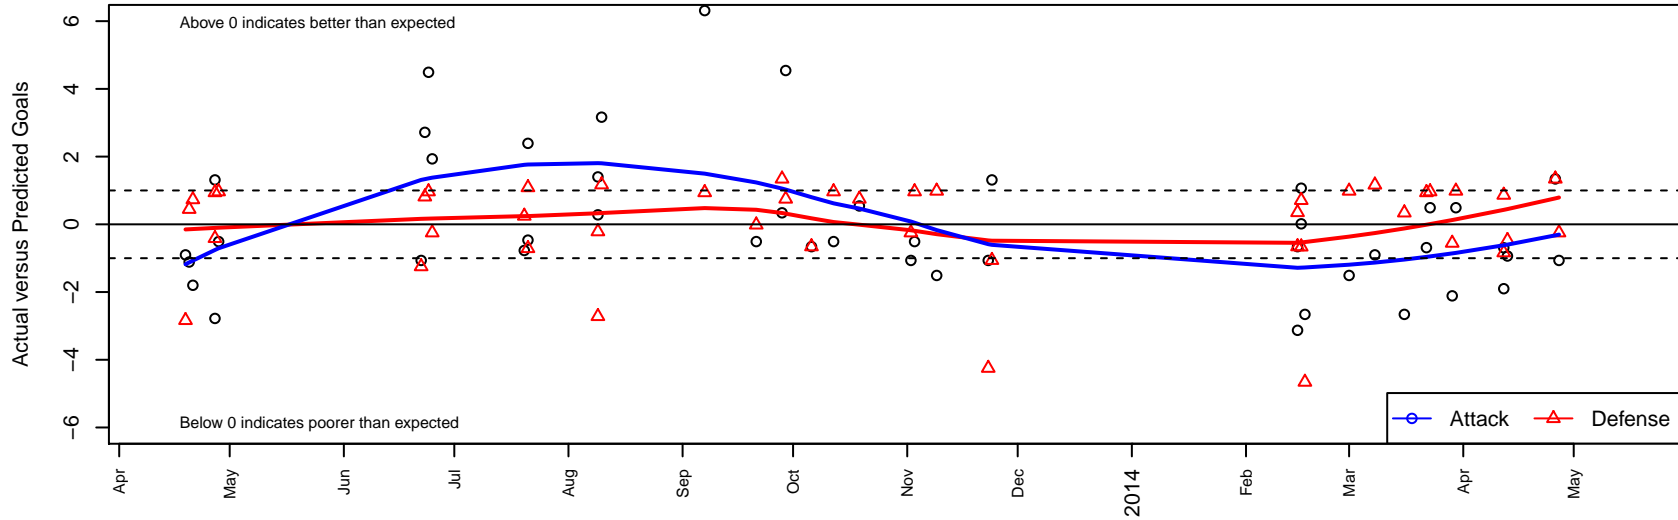

CENTRAL WASHINGTON CWSA 00' STROM

Venues played:

WA Cup U12

US Club Regionals Super U12

Nike Crossfire Challenge Gold U13

Sporting Invitational Boys U13 U13

PSPL WSPL U13

Pacific Coast Super Cup U13

Spr PSPL Super League U13

WA Cup BU13 Gold/Silver U13

Central WA SA Navy B00

Dots are actual minus expected GF (blue circles) and GA (red triangles).
Blue line is smoothed change in attack strength. Red is smoothed change in defense strength.